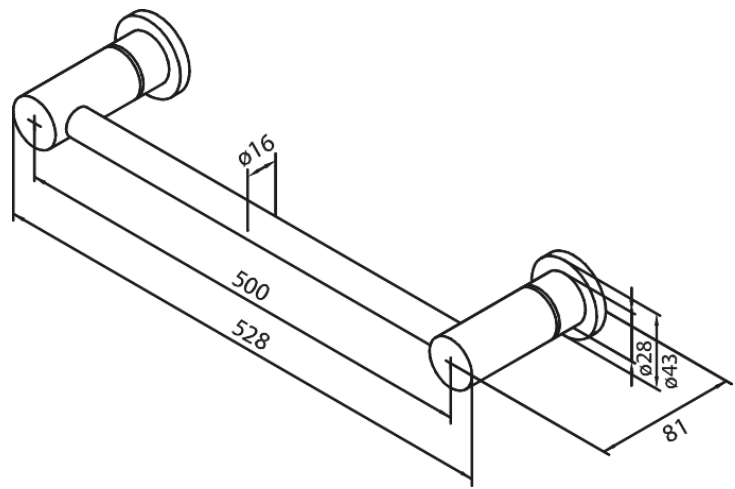

Silhouet

Towel Rail 500 mm

Article no.: 4830446
Finish: Steel PVD
Series: Silhouet

EAN no.: 5708516832324

FM Mattsson Mora Group Denmark
Hvidkærvej 48, 5250 Odense SV, DK-56416218

+45 88 33 00 34 damixa-international@fmm-mora.com